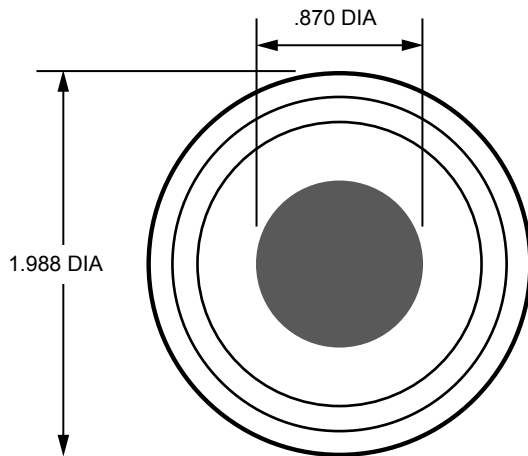

Sanitary Tri-Clamp® Fitting Sizing Guide

1/2" MINI

3/4" MINI

1"

2"

1-1/2"

2-1/2"

Sanitary Tri-Clamp® Fitting Sizing Guide