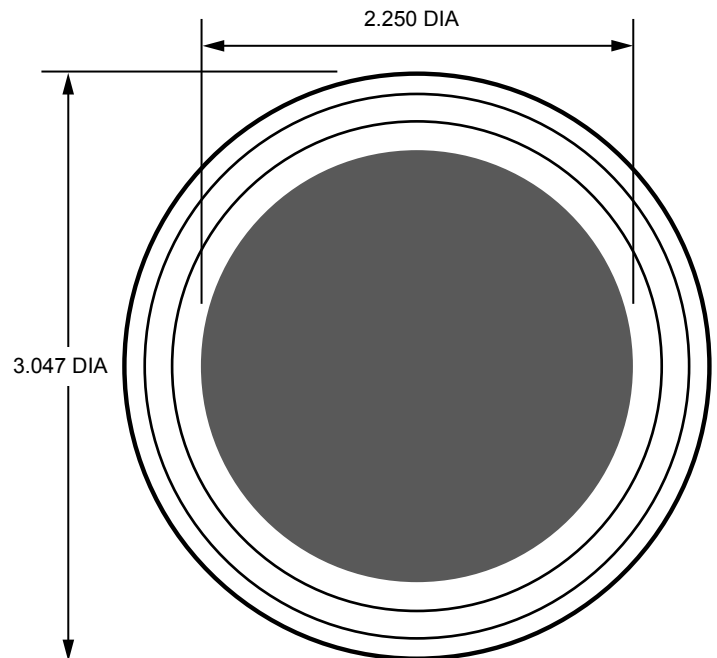

Sanitary Tri-Clamp® Fitting Sizing Guide

1/2" MINI

3/4" MINI

1"

2"

1-1/2"

2-1/2"

Sanitary Tri-Clamp® Fitting Sizing Guide