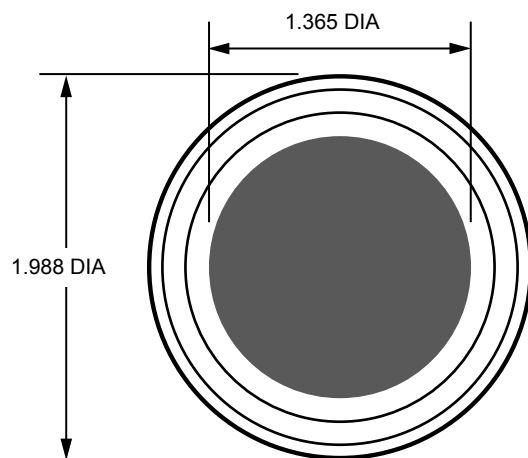

Sanitary Tri-Clamp® Fitting Sizing Guide

1/2" MINI

3/4" MINI

1"

2"

1-1/2"

2-1/2"

Sanitary Tri-Clamp® Fitting Sizing Guide