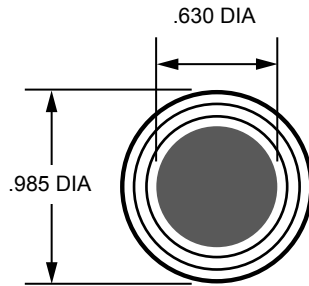

Sanitary Tri-Clamp® Fitting Sizing Guide

1/2" MINI

3/4" MINI

1"

2"

1-1/2"

2-1/2"

Sanitary Tri-Clamp® Fitting Sizing Guide