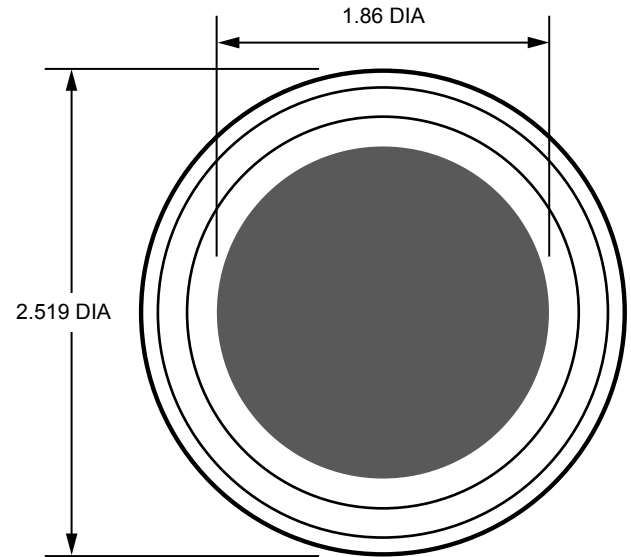

Sanitary Tri-Clamp® Fitting Sizing Guide

1/2" MINI

3/4" MINI

1"

2"

1-1/2"

2-1/2"

Sanitary Tri-Clamp® Fitting Sizing Guide