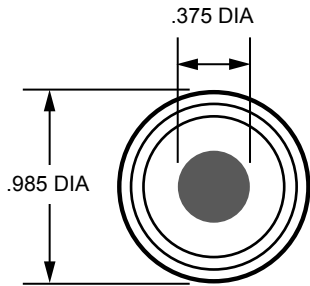

Sanitary Tri-Clamp® Fitting Sizing Guide

1/2" MINI

3/4" MINI

1"

2"

1-1/2"

2-1/2"

Sanitary Tri-Clamp® Fitting Sizing Guide