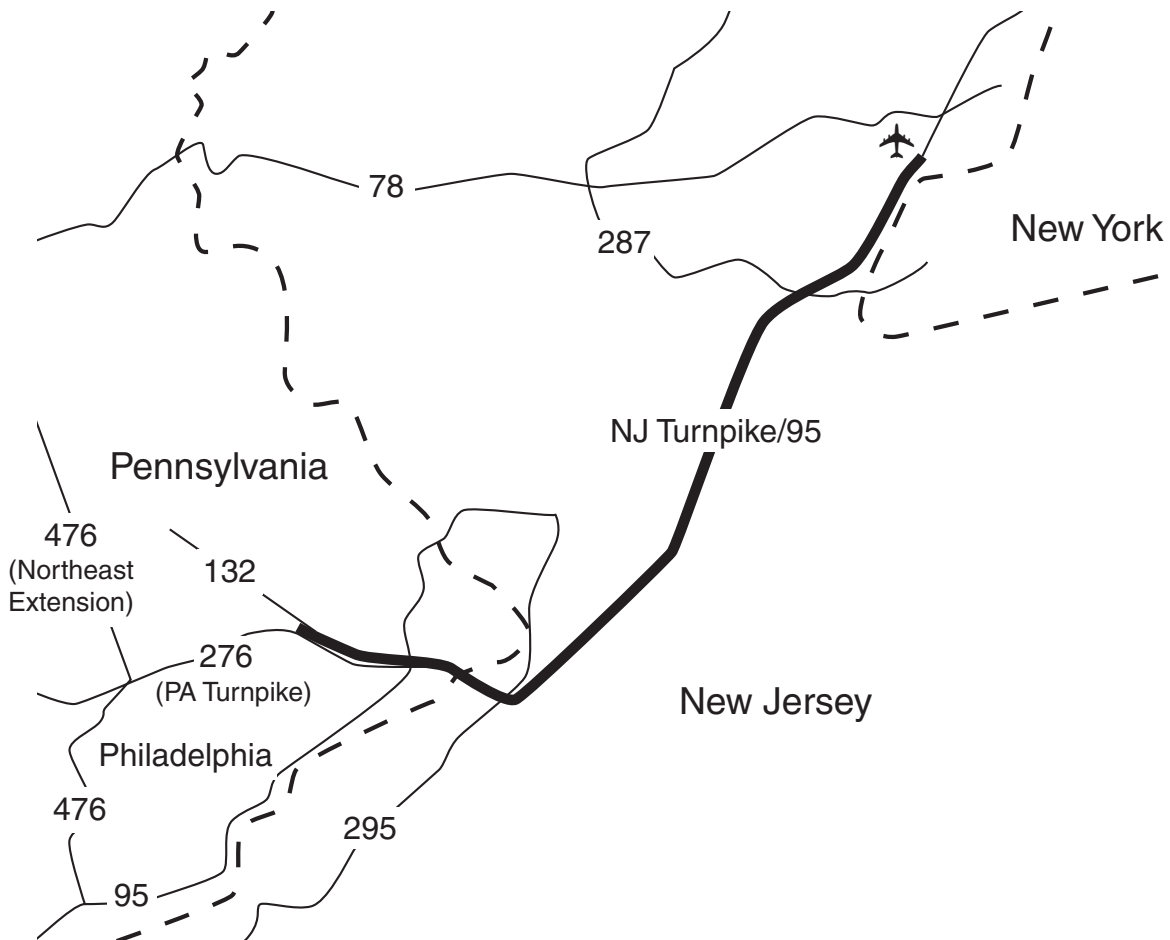

To Newark Liberty International Airport (toll roads involved):

Turn right onto James Way. At the third traffic light, turn right onto Street Road (Route 132). Follow Street Road approximately 4.9 miles to Route 1. Head NORTH on Route 1, then exit onto the Pennsylvania Turnpike (I-276). Head EAST towards New Jersey for a total of approximately 14 miles, then continue NORTH on the New Jersey Turnpike/I-95 for another 50 miles. Follow the signs for Newark Airport.

From Newark Liberty International Airport (toll roads involved):

Follow signs for I-95/NJ Turnpike SOUTH and travel for approximately 50 miles. Take Exit 6 for I-276/Pennsylvania Turnpike and travel for a total of about 14 miles. At Exit 351 head SOUTH for US 1/Philadelphia. Take the ramp for Street Road (Route 132) and travel WEST for approximately 4.8 miles. At Knowles Avenue, turn left. Knowles Avenue changes to James Way at the second traffic light. NewAge Industries/AdvantaPure will be on the left just past the light.